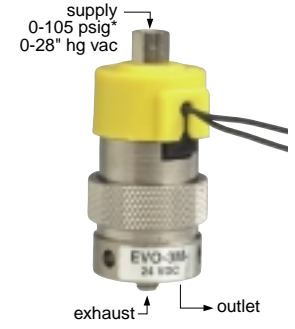

EV, ET, EC SERIES VALVES

MODELS OFFERED

EV-2M
Normally Closed

EV-3M
Normally Closed

EVO-3M
Normally Closed

EVO-3M
Normally Open

EVN-2M
Normally Open

EVN-3M
Normally Open

EV-2
Normally Closed

EV-3
Normally Closed

EVO-3
Normally Closed

EVO-3
Normally Open

EVO-3
as Diverter

For Cable and Connectors, see Page 184.