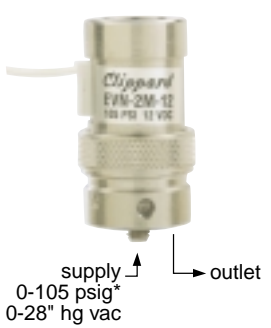

EV, ET, EC SERIES VALVES

MODELS OFFERED

EV-2M
Normally Closed

EV-3M
Normally Closed

EVO-3M
Normally Closed

EVO-3M
Normally Open

EVN-2M
Normally Open

EVN-3M
Normally Open

EV-2
Normally Closed

EV-3
Normally Closed

EVO-3
Normally Closed

EVO-3
Normally Open

EVO-3
as Diverter

For Cable and Connectors, see Page 184.