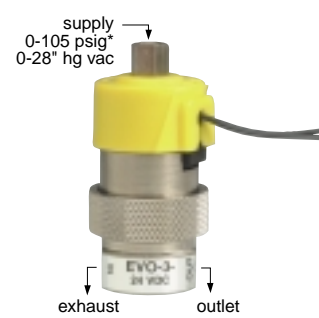

EV, ET, EC SERIES VALVES

MODELS OFFERED

EV-2M
Normally Closed

EV-3M
Normally Closed

EVO-3M
Normally Closed

EVO-3M
Normally Open

EVN-2M
Normally Open

EVN-3M
Normally Open

EV-2
Normally Closed

EV-3
Normally Closed

EVO-3
Normally Closed

EVO-3
Normally Open

EVO-3
as Diverter

For Cable and Connectors, see Page 184.