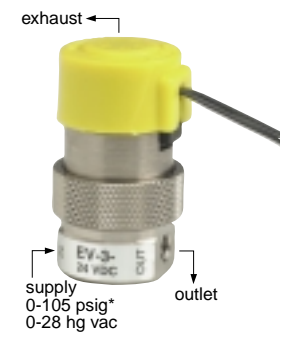

EV, ET, EC SERIES VALVES

MODELS OFFERED

EV-2M
Normally Closed

EV-3M
Normally Closed

EVO-3M
Normally Closed

EVO-3M
Normally Open

EVN-2M
Normally Open

EVN-3M
Normally Open

EV-2
Normally Closed

EV-3
Normally Closed

EVO-3
Normally Closed

EVO-3
Normally Open

EVO-3
as Diverter

For Cable and Connectors, see Page 184.