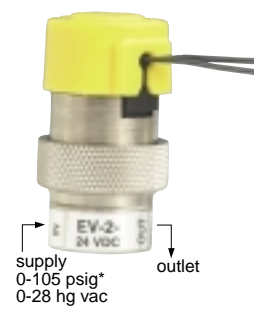

EV, ET, EC SERIES VALVES

MODELS OFFERED

EV-2M
Normally Closed

EV-3M
Normally Closed

EVO-3M
Normally Closed

EVO-3M
Normally Open

EVN-2M
Normally Open

EVN-3M
Normally Open

EV-2
Normally Closed

EV-3
Normally Closed

EVO-3
Normally Closed

EVO-3
Normally Open

EVO-3
as Diverter

For Cable and Connectors, see Page 184.