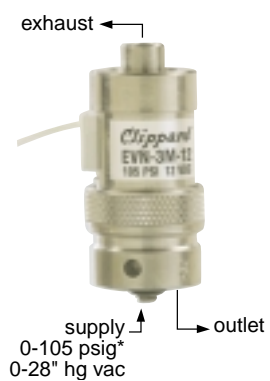

EV, ET, EC SERIES VALVES

MODELS OFFERED

EV-2M
Normally Closed

EV-3M
Normally Closed

EVO-3M
Normally Closed

EVO-3M
Normally Open

EVN-2M
Normally Open

EVN-3M
Normally Open

EV-2
Normally Closed

EV-3
Normally Closed

EVO-3
Normally Closed

EVO-3
Normally Open

EVO-3
as Diverter

For Cable and Connectors, see Page 184.