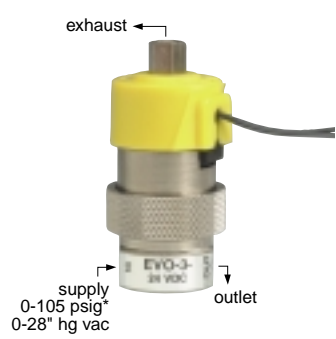

EV, ET, EC SERIES VALVES

MODELS OFFERED

EV-2M
Normally Closed

EV-3M
Normally Closed

EVO-3M
Normally Closed

EVO-3M
Normally Open

EVN-2M
Normally Open

EVN-3M
Normally Open

EV-2
Normally Closed

EV-3
Normally Closed

EVO-3
Normally Closed

EVO-3
Normally Open

EVO-3
as Diverter

For Cable and Connectors, see Page 184.