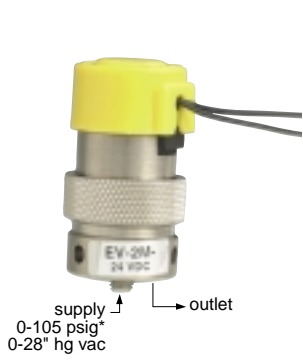

EV, ET, EC SERIES VALVES

MODELS OFFERED

EV-2M
Normally Closed

EV-3M
Normally Closed

EVO-3M
Normally Closed

EVO-3M
Normally Open

EVN-2M
Normally Open

EVN-3M
Normally Open

EV-2
Normally Closed

EV-3
Normally Closed

EVO-3
Normally Closed

EVO-3
Normally Open

EVO-3
as Diverter

For Cable and Connectors, see Page 184.