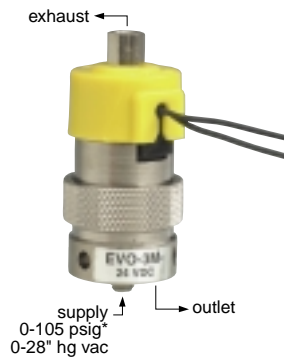

EV, ET, EC SERIES VALVES

MODELS OFFERED

EV-2M
Normally Closed

EV-3M
Normally Closed

EVO-3M
Normally Closed

EVO-3M
Normally Open

EVN-2M
Normally Open

EVN-3M
Normally Open

EV-2
Normally Closed

EV-3
Normally Closed

EVO-3
Normally Closed

EVO-3
Normally Open

EVO-3
as Diverter

For Cable and Connectors, see Page 184.