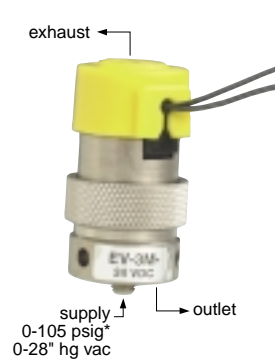

EV, ET, EC SERIES VALVES

MODELS OFFERED

EV-2M
Normally Closed

EV-3M
Normally Closed

EVO-3M
Normally Closed

EVO-3M
Normally Open

EVN-2M
Normally Open

EVN-3M
Normally Open

EV-2
Normally Closed

EV-3
Normally Closed

EVO-3
Normally Closed

EVO-3
Normally Open

EVO-3
as Diverter

For Cable and Connectors, see Page 184.